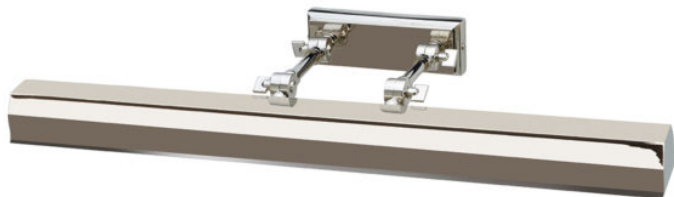

Chawton 2 Lt Large Picture Light in Polished Nickel

Product Code: CHAWTONPLL-PN

Product Page: <https://lucasmckearn.com/product/chawton-2-lt-large-picture-light-in-polished-nickel/>

Product Specifications

- Box Dimensions: 29 × 13 × 6 in
- Weight: 6.5 lbs
- Fitting Height: 5"
- Fitting Width: 26"
- Fitting Projection: 7.5"
- Fitting Finish: Polished Nickel
- Build Material: Metal
- Product Type: Sconce
- Max Wattage: 4-40w CAND
- Number of Lights: Four
- Bulb Type: E12
- Bulb Included: No
- UPC#: 655458000000
- Voltage: 120V