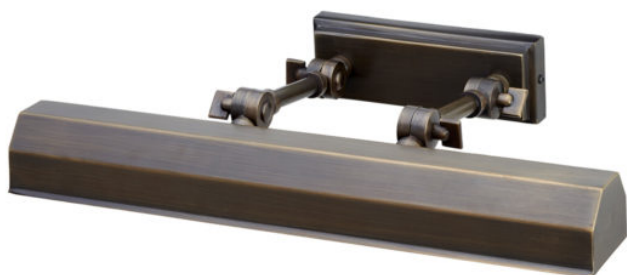

# Chawton 1 Lt Medium Picture Light in Dark Bronze

**Product Code:** CHAWTONPLM-DB

**Product Page:** <https://lucasmckearn.com/product/chawton-1-lt-medium-picture-light-in-dark-bronze/>

## Product Specifications

- Box Dimensions: 18 &times; 13 &times; 6 in
- Weight: 3.5 lbs
- Fitting Height: 5"
- Fitting Width: 16"
- Fitting Projection: 7.5"
- Fitting Finish: Dark Bronze
- Build Material: Metal
- Product Type: Sconce
- Max Wattage: 2-40w CAND
- Number of Lights: Two
- Bulb Type: E12
- Bulb Included: No
- UPC#: 655458000000
- Voltage: 120V